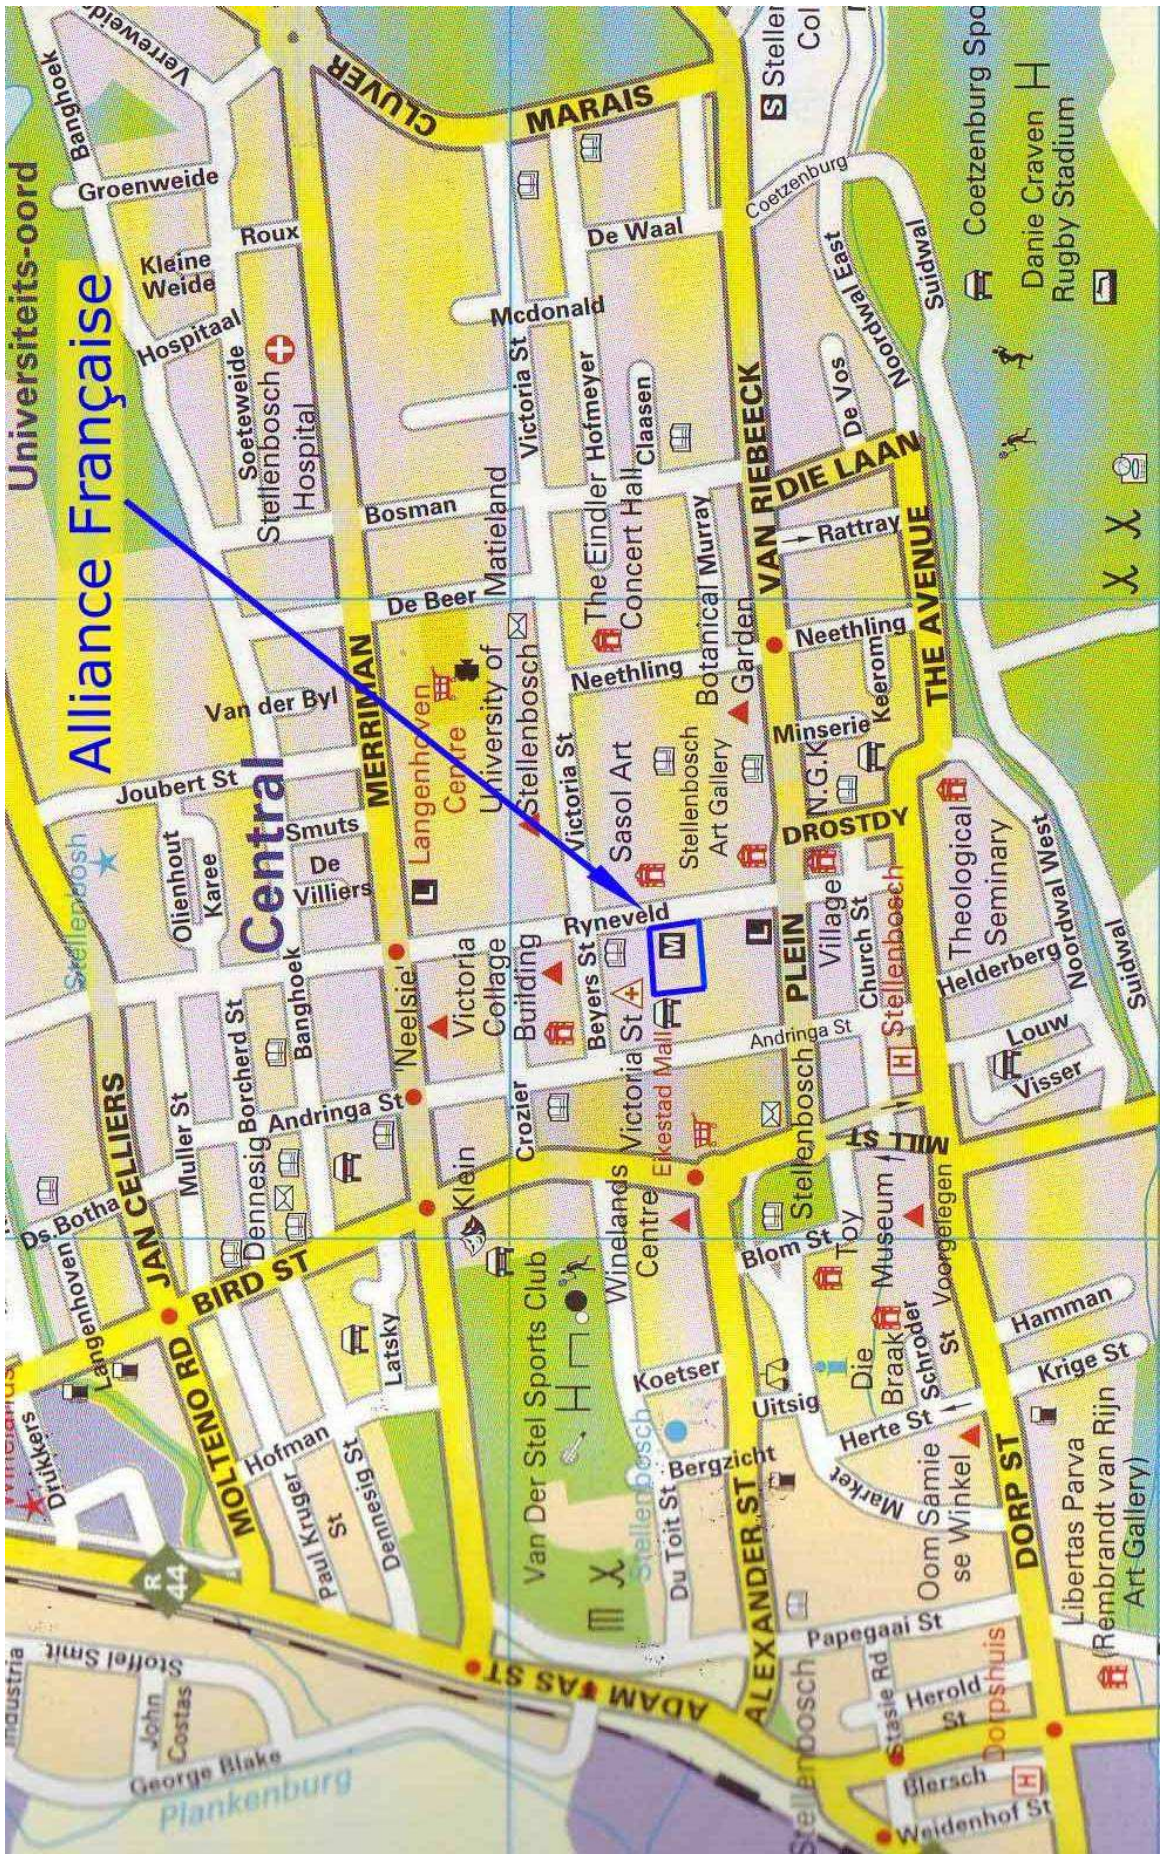

Alliance Française Stellenbosch
Erfurthuis
37 Ryneveld Street
Stellenbosch

Tel/Fax : (021) 883 8119
stellenbosch@alliance.org.za

How to find us :

The last section of Ryneveld Street is a one-way street. It is easy to come from Merriman Street. After rounding a small circle, look for Erfurthuis on your right-hand side. If you see an open park, you've just passed it.

There should be ample parking in Ryneveld Street. Alternative parking is available in the Eikestad Mall parking area (behind Erfurthuis).

The gate in Ryneveld Street should be open. After entering, walk around the right-hand side of the building until you find the entrance (aluminium glass doors). Ring the bell to enter and say "Bonjour!"