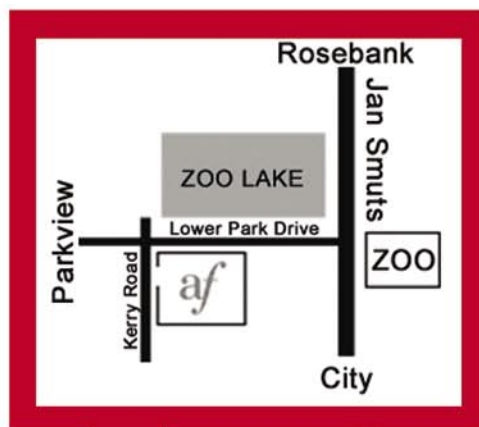

What's your level?

A1 - Basic users - Breakthrough

This level acknowledges basic competencies. At this discovery stage, the learners can interact in a simple way: they can speak about themselves and their immediate environment.

A2 - Basic users - Waystage

This level is based on the same principle: it acknowledges the linguistic competency of basic users, considered as social actors. The candidates can communicate in simple and routine tasks requiring the most common polite phrases and exchanges of information.

B1 - Independent users - Threshold

At this level, the users become independent. They can interact, understand and maintain a discussion, give their opinion. They are capable of dealing with situations likely to arise in daily life.

B2 - Independent users - Vantage

B2 users have a degree of independence that allows them to construct arguments to defend their opinion, explain their viewpoint and negotiate. At this level, the candidates show a certain fluency and spontaneity in regular interactions and are capable of correcting their own mistakes.

For more information and to assess your level contact :

info@alliance.org.za

Assess your level online :

www.elearning.alliance.org.za

Tel: +27 (0)11 646 1169
Fax: +27 (0)11 646 4521
17 Lower Park Drive, Cnr Kerry Rd
Parkview
P.O. Box 72067, Parkview 2122
E-mail: info@alliance.org.za

Register now!
Next session, **Jan 19th 09**

Open days
have a French breakfast at the
Café de l'Alliance
Friday, 16th Jan 9am - 6pm
Saturday, 17th Jan 9am-2pm

free with registration and level assessment

Alliance Française
Learn French, the French way